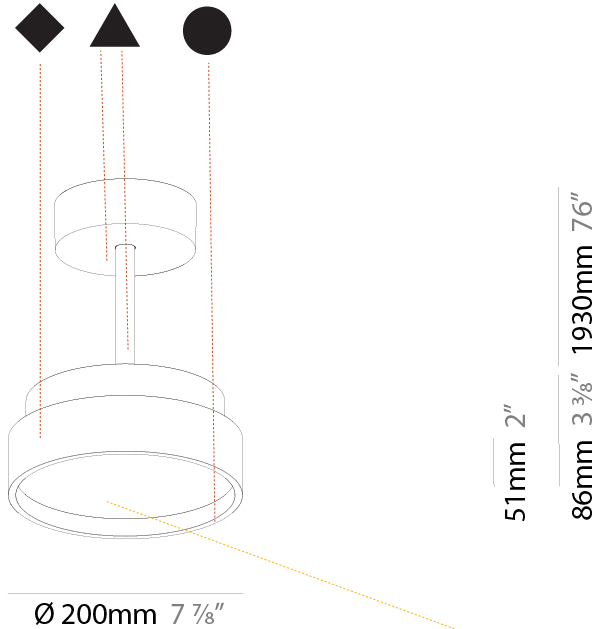

GENERAL

Series: Sign Diva Tube
Subseries: Sign Diva Tube Korona
Brand: Prolicht
Division: Architectural
Mounting Type: Suspension
Mounting Location: Ceiling
Subcategory: Pendant

PHYSICAL

Shape: Round
Diameter (mm): 200
Diameter (in): 7 7/8
Height (mm): 86
Height (in): 3 3/8
Max. Overall Height (mm): 2016
Max. Overall Height (in): 79 3/8
Light Distribution: Direct
Weight (kg): 1.789
Weight (lbs): 3.944
Diffuser: PMMA - Opal / Micro-Prism / Sparkling Secret / Vintage Industrial
Fixture Finish: SSR / BKV / CWI / CRY / HAB / UFT / ITA / RUA / FTG / MYG / LOD / PUS / FRO / FUP / KIA / POP / BLS / SPG / MEY / GOH / GUM / CHC / COM / ABZ / JAG / OBR / MOS / ROR
Fixture Material: Extruded Aluminum / Steel

ELECTRICAL

Lamp Type: LED (Zhaga Standard)
Input Wattage (W): 10
Dimming: Tri-Mode (Non-Dimming and Phase Dimming (120Vac only) and 0-10V Dimming)
Driver Included: Yes
Driver Location: Integrated
Driver Type: Constant Current - Universal
Driver Class: Class 2
Input Voltage (V): 120 - 277
Constant Current (MA): 350

LED

Color Temperature (°K): 2700 / 3000 / 3500 / 4000
Max. Delivered Lumen (lm): 836 / 895 / 903 / 921
Nominal Lumen (lm): 1280 / 1370 / 1382 / 1410
CRI: >90 CRI
Lamp Life (hrs): 50000

OPTICAL

RATINGS AND CERTIFICATIONS

Certified By: Certified for North American Standards
IP rating: IP20